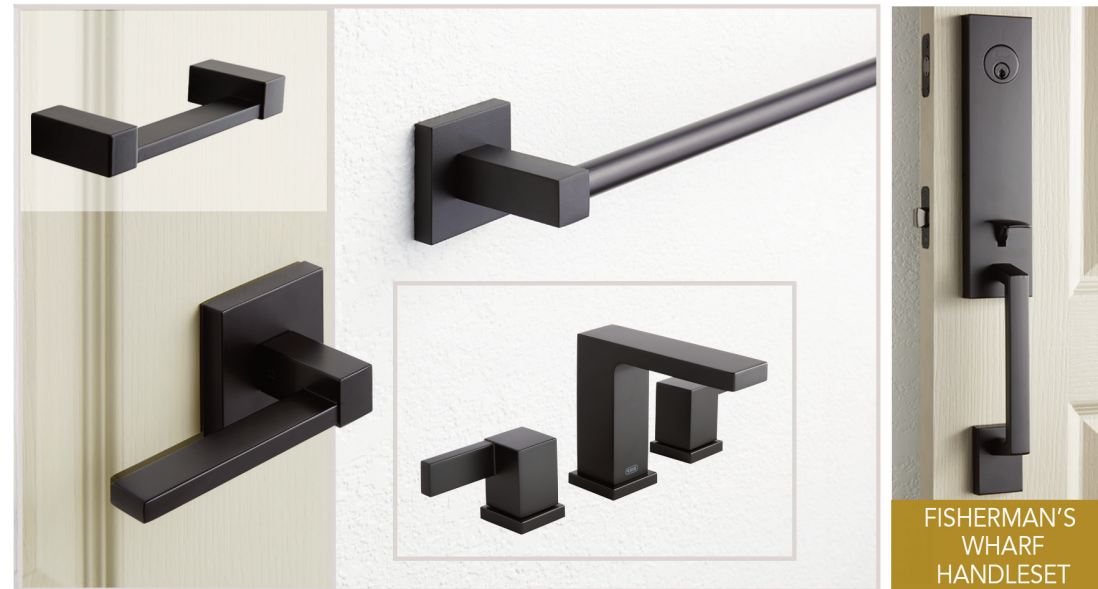

Complete modern collections of matching  
Faucets, Shower Sets, Bath Accessories, Locksets and Cabinet Pulls  
to show a consistent, elegant, modern design throughout the entire house.  
Available finishes: Matte Black, Satin Nickel, Chrome, Dark Bronze and Satin Brass.

## SANTA CRUZ COLLECTION

DOLORES PARK  
HANDLESET

Available Finishes: Chrome, Satin Nickel, Dark Bronze, Matte Black and Satin Brass

## SAN FRANCISCO COLLECTION

FISHERMAN'S  
WHARF  
HANDLESET

Available Finishes: Chrome, Satin Nickel, Dark Bronze and Matte Black