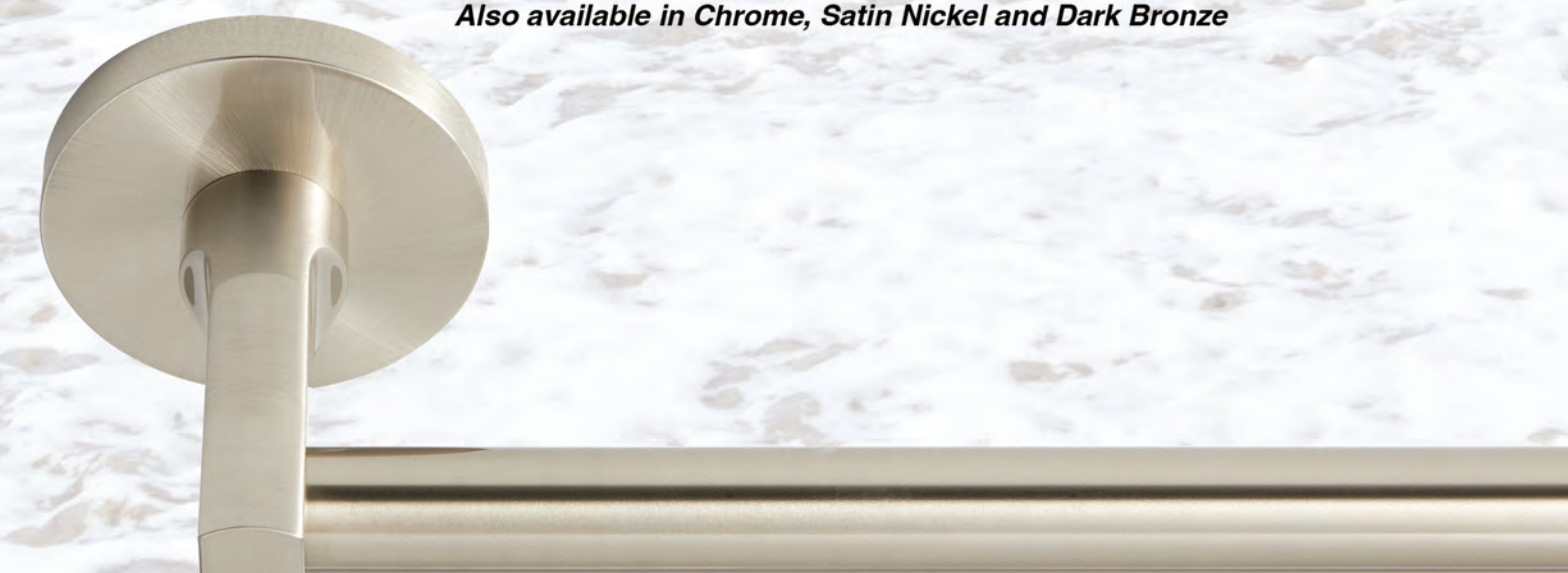

Baker Beach Collection/Satin Nickel
Also available in Chrome and Matte Black