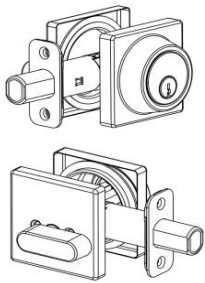

## MODERN SQUARE SINGLE CYLINDER DEADBOLT SPECIFICATIONS

### **BHP** ITEM# M20688CH Chrome Finish

All metal components with inner anti-pick shield  
**Door Prep** - Crossbore 2 1/8", Edge Bore 1", Latch Face 1"x2 1/4"  
**Door Thickness** - 1 3/8" to 1 3/4"  
**Function:** Locked or unlocked by key out side or turn-piece inside. inside always free  
**Cylinder** - 5 pin KW1 keyway. Other options available  
**Strike** - Packed with 1 Pc 1x 2 1/4" radius corner strike and 1 Pc full lip radius corner strike. Other options available  
**Latch** - 1" throw bolt, 2 3/8" or 2 3/4" backset adjustable. Radius corner face plate standard. Other options available  
**Door Handing** - Non-handed

### **BHP** ITEM# M20615SN Satin Nickel finish

All metal components with inner anti-pick shield  
**Door Prep** - Crossbore 2 1/8", Edge Bore 1", Latch Face 1"x2 1/4"  
**Door Thickness** - 1 3/8" to 1 3/4"  
**Function:** Locked or unlocked by key out side or turn-piece inside. inside always free  
**Cylinder** - 5 pin KW1 keyway. Other options available  
**Strike** - Packed with 1 Pc 1 x 2 1/4" radius corner strike and 1 Pc full lip radius corner strike. Other options available  
**Latch** - 1" throw bolt, 2 3/8" or 2 3/4" backset adjustable. Radius corner face plate standard. Other options available  
**Door Handing** - Non-handed

### **BHP** ITEM# M20644BLK Matte Black Finish

All metal components with inner anti-pick shield  
**Door Prep** - Crossbore 2 1/8", Edge Bore 1", Latch Face 1"x2 1/4"  
**Door Thickness** - 1 3/8" to 1 3/4"  
**Function:** Locked or unlocked by key out side or turn-piece inside. inside always free  
**Cylinder** - 5 pin KW1 keyway. Other options available  
**Strike** - Packed with 1 Pc 1 x 2 1/4" radius corner strike and 1 Pc full lip radius corner strike. Other options available  
**Latch** - 1" throw bolt, 2 3/8" or 2 3/4" backset adjustable. Radius corner face plate standard. Other options available  
**Door Handing** - Non-handed