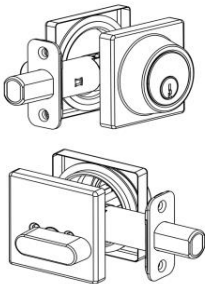

## MODERN SQUARE SINGLE CYLINDER DEADBOLT SPECIFICATIONS

### **BHP** ITEM# M20688CH Chrome Finish

All metal components with inner anti-pick shield  
**Door Prep** - Crossbore 2 1/8", Edge Bore 1", Latch Face 1"x2 1/4"  
**Door Thickness** - 1 3/8" to 1 3/4"  
**Function:** Locked or unlocked by key out side or turn-piece inside. inside always free  
**Cylinder** - 5 pin KW1 keyway. Other options available  
**Strike** - Packed with 1 Pc 1x 2 1/4" radius corner strike and 1 Pc full lip radius corner strike. Other options available  
**Latch** - 1" throw bolt, 2 3/8" or 2 3/4" backset adjustable. Radius corner face plate standard. Other options available  
**Door Handing** - Non-handed

### **BHP** ITEM# M20615SN Satin Nickel finish

All metal components with inner anti-pick shield  
**Door Prep** - Crossbore 2 1/8", Edge Bore 1", Latch Face 1"x2 1/4"  
**Door Thickness** - 1 3/8" to 1 3/4"  
**Function:** Locked or unlocked by key out side or turn-piece inside. inside always free  
**Cylinder** - 5 pin KW1 keyway. Other options available  
**Strike** - Packed with 1 Pc 1 x 2 1/4" radius corner strike and 1 Pc full lip radius corner strike. Other options available  
**Latch** - 1" throw bolt, 2 3/8" or 2 3/4" backset adjustable. Radius corner face plate standard. Other options available  
**Door Handing** - Non-handed

### **BHP** ITEM# M20644BLK Matte Black Finish

All metal components with inner anti-pick shield  
**Door Prep** - Crossbore 2 1/8", Edge Bore 1", Latch Face 1"x2 1/4"  
**Door Thickness** - 1 3/8" to 1 3/4"  
**Function:** Locked or unlocked by key out side or turn-piece inside. inside always free  
**Cylinder** - 5 pin KW1 keyway. Other options available  
**Strike** - Packed with 1 Pc 1 x 2 1/4" radius corner strike and 1 Pc full lip radius corner strike. Other options available  
**Latch** - 1" throw bolt, 2 3/8" or 2 3/4" backset adjustable. Radius corner face plate standard. Other options available  
**Door Handing** - Non-handed