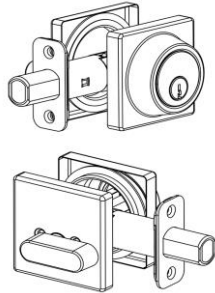

## MODERN SQUARE SINGLE CYLINDER DEADBOLT SPECIFICATIONS

### **BHP** ITEM# M20688CH Chrome Finish

All metal components with inner anti-pick shield  
**Door Prep** - Crossbore 2 1/8", Edge Bore 1", Latch Face 1"x2 1/4"  
**Door Thickness** - 1 3/8" to 1 3/4"  
**Function:** Locked or unlocked by key out side or turn-piece inside. inside always free  
**Cylinder** - 5 pin KW1 keyway. Other options available  
**Strike** - Packed with 1 Pc 1x 2 1/4" radius corner strike and 1 Pc full lip radius corner strike. Other options available  
**Latch** - 1" throw bolt, 2 3/8" or 2 3/4" backset adjustable. Radius corner face plate standard. Other options available  
**Door Handing** - Non-handed

### **BHP** ITEM# M20615SN Satin Nickel finish

All metal components with inner anti-pick shield  
**Door Prep** - Crossbore 2 1/8", Edge Bore 1", Latch Face 1"x2 1/4"  
**Door Thickness** - 1 3/8" to 1 3/4"  
**Function:** Locked or unlocked by key out side or turn-piece inside. inside always free  
**Cylinder** - 5 pin KW1 keyway. Other options available  
**Strike** - Packed with 1 Pc 1 x 2 1/4" radius corner strike and 1 Pc full lip radius corner strike. Other options available  
**Latch** - 1" throw bolt, 2 3/8" or 2 3/4" backset adjustable. Radius corner face plate standard. Other options available  
**Door Handing** - Non-handed

### **BHP** ITEM# M20644BLK Matte Black Finish

All metal components with inner anti-pick shield  
**Door Prep** - Crossbore 2 1/8", Edge Bore 1", Latch Face 1"x2 1/4"  
**Door Thickness** - 1 3/8" to 1 3/4"  
**Function:** Locked or unlocked by key out side or turn-piece inside. inside always free  
**Cylinder** - 5 pin KW1 keyway. Other options available  
**Strike** - Packed with 1 Pc 1 x 2 1/4" radius corner strike and 1 Pc full lip radius corner strike. Other options available  
**Latch** - 1" throw bolt, 2 3/8" or 2 3/4" backset adjustable. Radius corner face plate standard. Other options available  
**Door Handing** - Non-handed