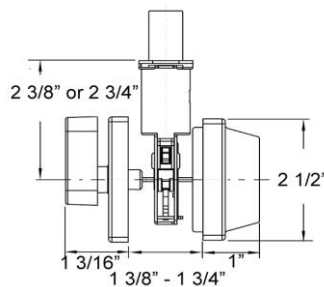

## MODERN SQUARE SINGLE CYLINDER DEADBOLT SPECIFICATIONS

### **BHP** ITEM# M20688CH Chrome Finish

All metal components with inner anti-pick shield  
**Door Prep** - Crossbore 2 1/8", Edge Bore 1", Latch Face 1"x2 1/4"  
**Door Thickness** - 1 3/8" to 1 3/4"  
**Function:** Locked or unlocked by key out side or turn-piece inside. inside always free  
**Cylinder** - 5 pin KW1 keyway. Other options available  
**Strike** - Packed with 1 Pc 1x 2 1/4" radius corner strike and 1 Pc full lip radius corner strike. Other options available  
**Latch** - 1" throw bolt, 2 3/8" or 2 3/4" backset adjustable. Radius corner face plate standard. Other options available  
**Door Handing** - Non-handed

### **BHP** ITEM# M20615SN Satin Nickel finish

All metal components with inner anti-pick shield  
**Door Prep** - Crossbore 2 1/8", Edge Bore 1", Latch Face 1"x2 1/4"  
**Door Thickness** - 1 3/8" to 1 3/4"  
**Function:** Locked or unlocked by key out side or turn-piece inside. inside always free  
**Cylinder** - 5 pin KW1 keyway. Other options available  
**Strike** - Packed with 1 Pc 1 x 2 1/4" radius corner strike and 1 Pc full lip radius corner strike. Other options available  
**Latch** - 1" throw bolt, 2 3/8" or 2 3/4" backset adjustable. Radius corner face plate standard. Other options available  
**Door Handing** - Non-handed

### **BHP** ITEM# M20644BLK Matte Black Finish

All metal components with inner anti-pick shield  
**Door Prep** - Crossbore 2 1/8", Edge Bore 1", Latch Face 1"x2 1/4"  
**Door Thickness** - 1 3/8" to 1 3/4"  
**Function:** Locked or unlocked by key out side or turn-piece inside. inside always free  
**Cylinder** - 5 pin KW1 keyway. Other options available  
**Strike** - Packed with 1 Pc 1 x 2 1/4" radius corner strike and 1 Pc full lip radius corner strike. Other options available  
**Latch** - 1" throw bolt, 2 3/8" or 2 3/4" backset adjustable. Radius corner face plate standard. Other options available  
**Door Handing** - Non-handed