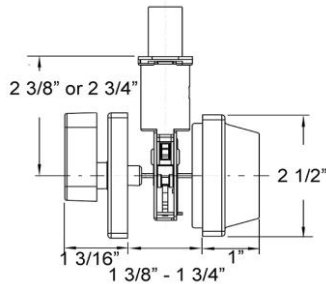

## MODERN SQUARE SINGLE CYLINDER DEADBOLT SPECIFICATIONS

### **BHP** ITEM# M20688CH Chrome Finish

All metal components with inner anti-pick shield  
**Door Prep** - Crossbore 2 1/8", Edge Bore 1", Latch Face 1"x2 1/4"  
**Door Thickness** - 1 3/8" to 1 3/4"  
**Function:** Locked or unlocked by key out side or turn-piece inside. inside always free  
**Cylinder** - 5 pin KW1 keyway. Other options available  
**Strike** - Packed with 1 Pc 1x 2 1/4" radius corner strike and 1 Pc full lip radius corner strike. Other options available  
**Latch** - 1" throw bolt, 2 3/8" or 2 3/4" backset adjustable. Radius corner face plate standard. Other options available  
**Door Handing** - Non-handed

### **BHP** ITEM# M20615SN Satin Nickel finish

All metal components with inner anti-pick shield  
**Door Prep** - Crossbore 2 1/8", Edge Bore 1", Latch Face 1"x2 1/4"  
**Door Thickness** - 1 3/8" to 1 3/4"  
**Function:** Locked or unlocked by key out side or turn-piece inside. inside always free  
**Cylinder** - 5 pin KW1 keyway. Other options available  
**Strike** - Packed with 1 Pc 1 x 2 1/4" radius corner strike and 1 Pc full lip radius corner strike. Other options available  
**Latch** - 1" throw bolt, 2 3/8" or 2 3/4" backset adjustable. Radius corner face plate standard. Other options available  
**Door Handing** - Non-handed

### **BHP** ITEM# M20644BLK Matte Black Finish

All metal components with inner anti-pick shield  
**Door Prep** - Crossbore 2 1/8", Edge Bore 1", Latch Face 1"x2 1/4"  
**Door Thickness** - 1 3/8" to 1 3/4"  
**Function:** Locked or unlocked by key out side or turn-piece inside. inside always free  
**Cylinder** - 5 pin KW1 keyway. Other options available  
**Strike** - Packed with 1 Pc 1 x 2 1/4" radius corner strike and 1 Pc full lip radius corner strike. Other options available  
**Latch** - 1" throw bolt, 2 3/8" or 2 3/4" backset adjustable. Radius corner face plate standard. Other options available  
**Door Handing** - Non-handed