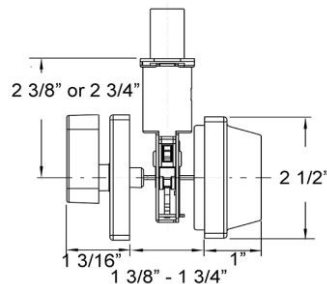

## MODERN SQUARE SINGLE CYLINDER DEADBOLT SPECIFICATIONS

### **BHP** ITEM# M20688CH Chrome Finish

All metal components with inner anti-pick shield  
**Door Prep** - Crossbore 2 1/8", Edge Bore 1", Latch Face 1"x2 1/4"  
**Door Thickness** - 1 3/8" to 1 3/4"  
**Function:** Locked or unlocked by key out side or turn-piece inside. inside always free  
**Cylinder** - 5 pin KW1 keyway. Other options available  
**Strike** - Packed with 1 Pc 1x 2 1/4" radius corner strike and 1 Pc full lip radius corner strike. Other options available  
**Latch** - 1" throw bolt, 2 3/8" or 2 3/4" backset adjustable. Radius corner face plate standard. Other options available  
**Door Handing** - Non-handed

### **BHP** ITEM# M20615SN Satin Nickel finish

All metal components with inner anti-pick shield  
**Door Prep** - Crossbore 2 1/8", Edge Bore 1", Latch Face 1"x2 1/4"  
**Door Thickness** - 1 3/8" to 1 3/4"  
**Function:** Locked or unlocked by key out side or turn-piece inside. inside always free  
**Cylinder** - 5 pin KW1 keyway. Other options available  
**Strike** - Packed with 1 Pc 1 x 2 1/4" radius corner strike and 1 Pc full lip radius corner strike. Other options available  
**Latch** - 1" throw bolt, 2 3/8" or 2 3/4" backset adjustable. Radius corner face plate standard. Other options available  
**Door Handing** - Non-handed

### **BHP** ITEM# M20644BLK Matte Black Finish

All metal components with inner anti-pick shield  
**Door Prep** - Crossbore 2 1/8", Edge Bore 1", Latch Face 1"x2 1/4"  
**Door Thickness** - 1 3/8" to 1 3/4"  
**Function:** Locked or unlocked by key out side or turn-piece inside. inside always free  
**Cylinder** - 5 pin KW1 keyway. Other options available  
**Strike** - Packed with 1 Pc 1 x 2 1/4" radius corner strike and 1 Pc full lip radius corner strike. Other options available  
**Latch** - 1" throw bolt, 2 3/8" or 2 3/4" backset adjustable. Radius corner face plate standard. Other options available  
**Door Handing** - Non-handed