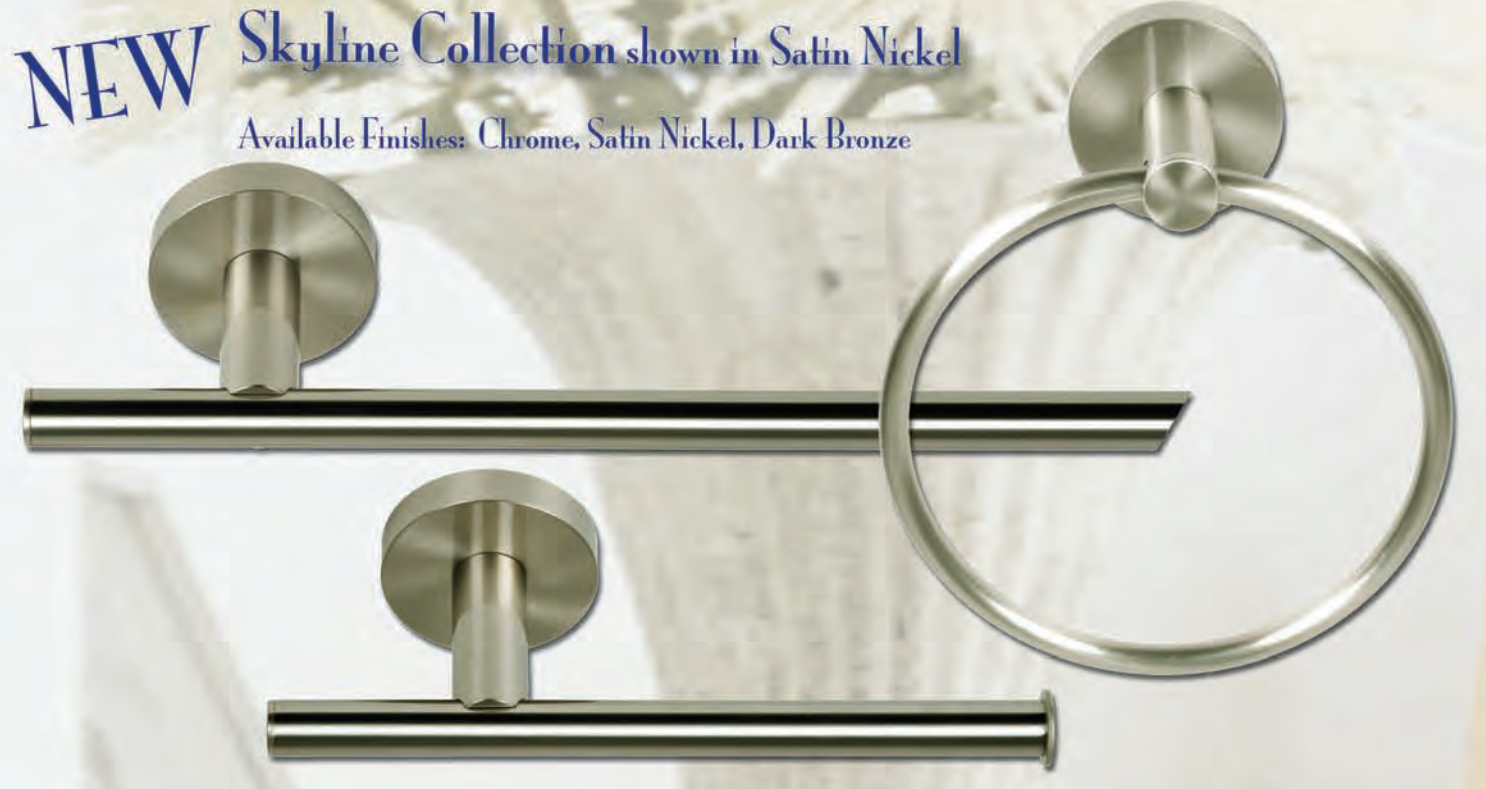

Skyline Solid Bar Pulls
 Available Finishes
 Chrome, Satin Nickel, Dark Bronze
 Satin Nickel Dark Bronze

Door Hardware

Door Hardware/Dark Bronze Door Hardware/Satin Nickel
 3/8" Spring Stop 3/8" Spring Stop
 Deluxe Hinge Pin Stop Bifold Knob w/ Backplate Deluxe Hinge Pin Stop Bifold Knob w/ Backplate
 Jumbo Handrail Bracket Deluxe Handrail Bracket Jumbo Handrail Bracket Deluxe Handrail Bracket

Other door hardware items available

Bath Accessories

NEW Tiburon Collection shown in Dark Bronze
Available Finishes: Chrome, Satin Nickel, Dark Bronze

NEW Skyline Collection shown in Satin Nickel
Available Finishes: Chrome, Satin Nickel, Dark Bronze