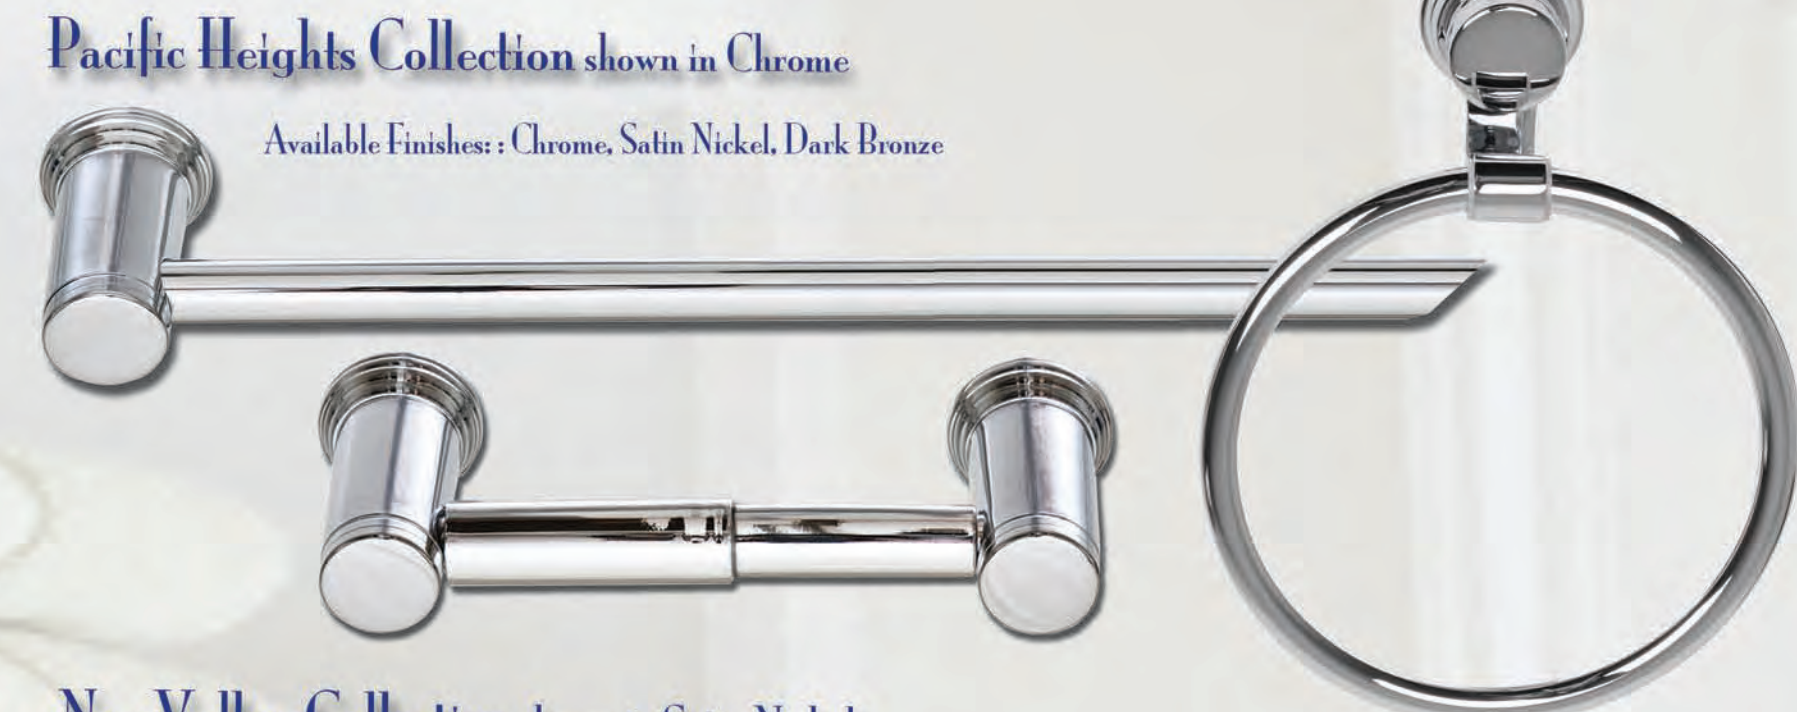

Noe Valley Collection shown in Satin Nickel
Available Finishes: Chrome, Satin Nickel, Matte Black